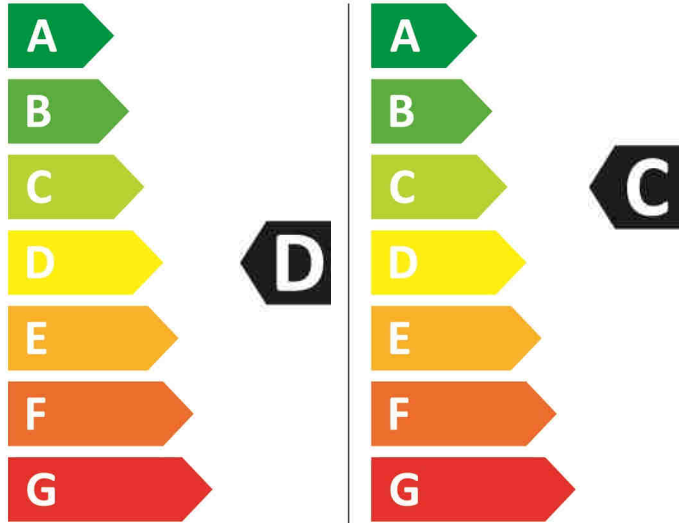

ENERG

beko

HTV8733XS01
7161549700

🚰 264 kWh/100

🚰 62 kWh/100

5,0 kg 8,0 kg

53 L 40 L

7:55 3:38